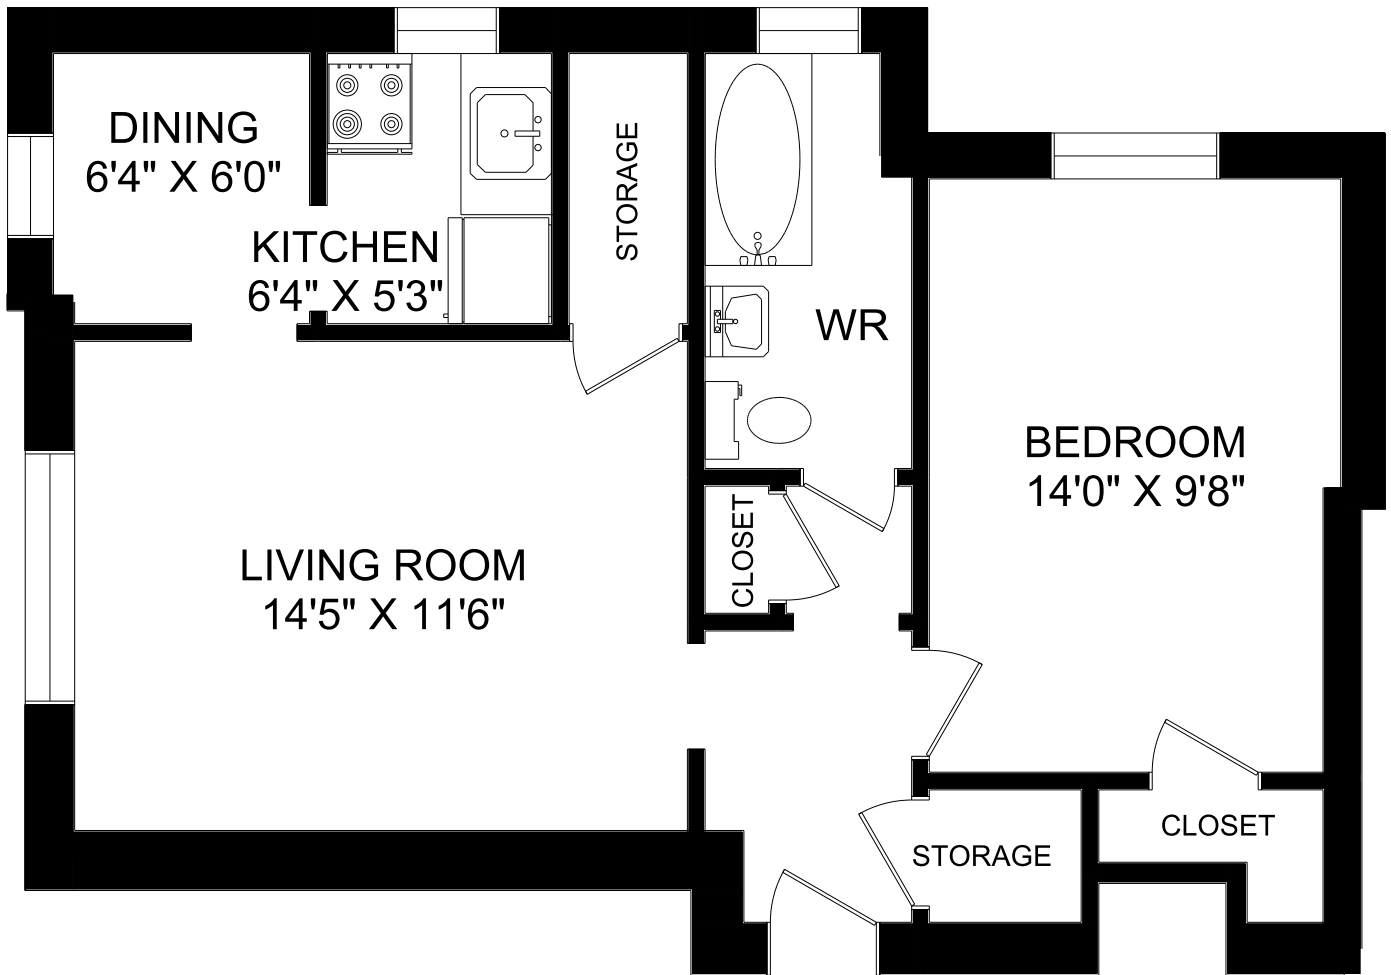

2422 QUEEN STREET EAST

1 BEDROOM
645 SQUARE FEET