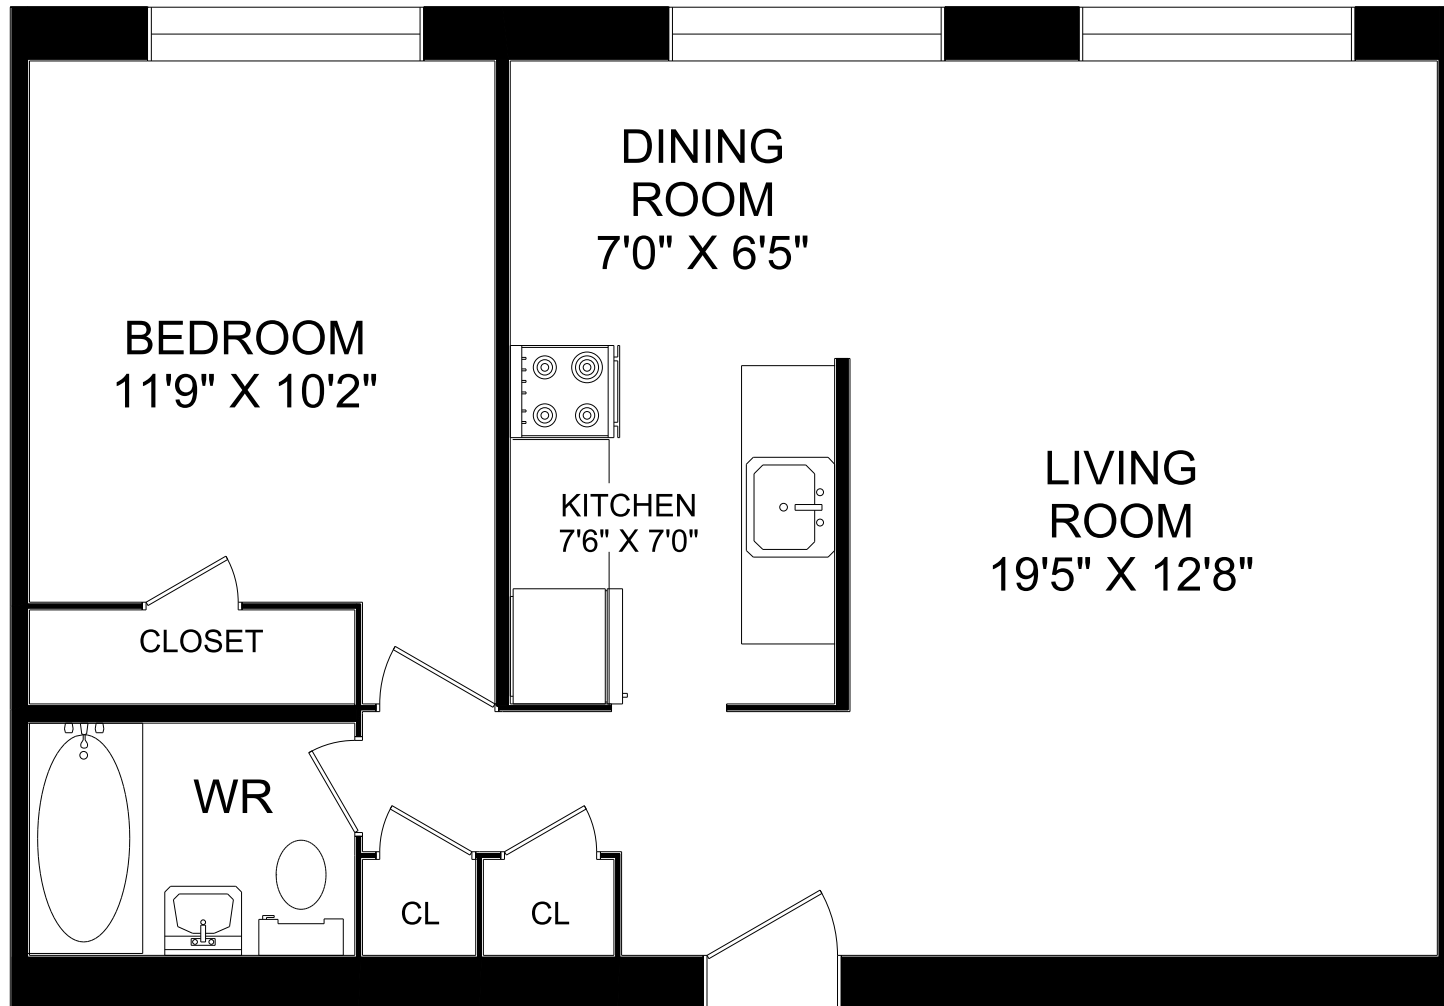

158 BERRY ROAD

1 BEDROOM
674 SQUARE FEET