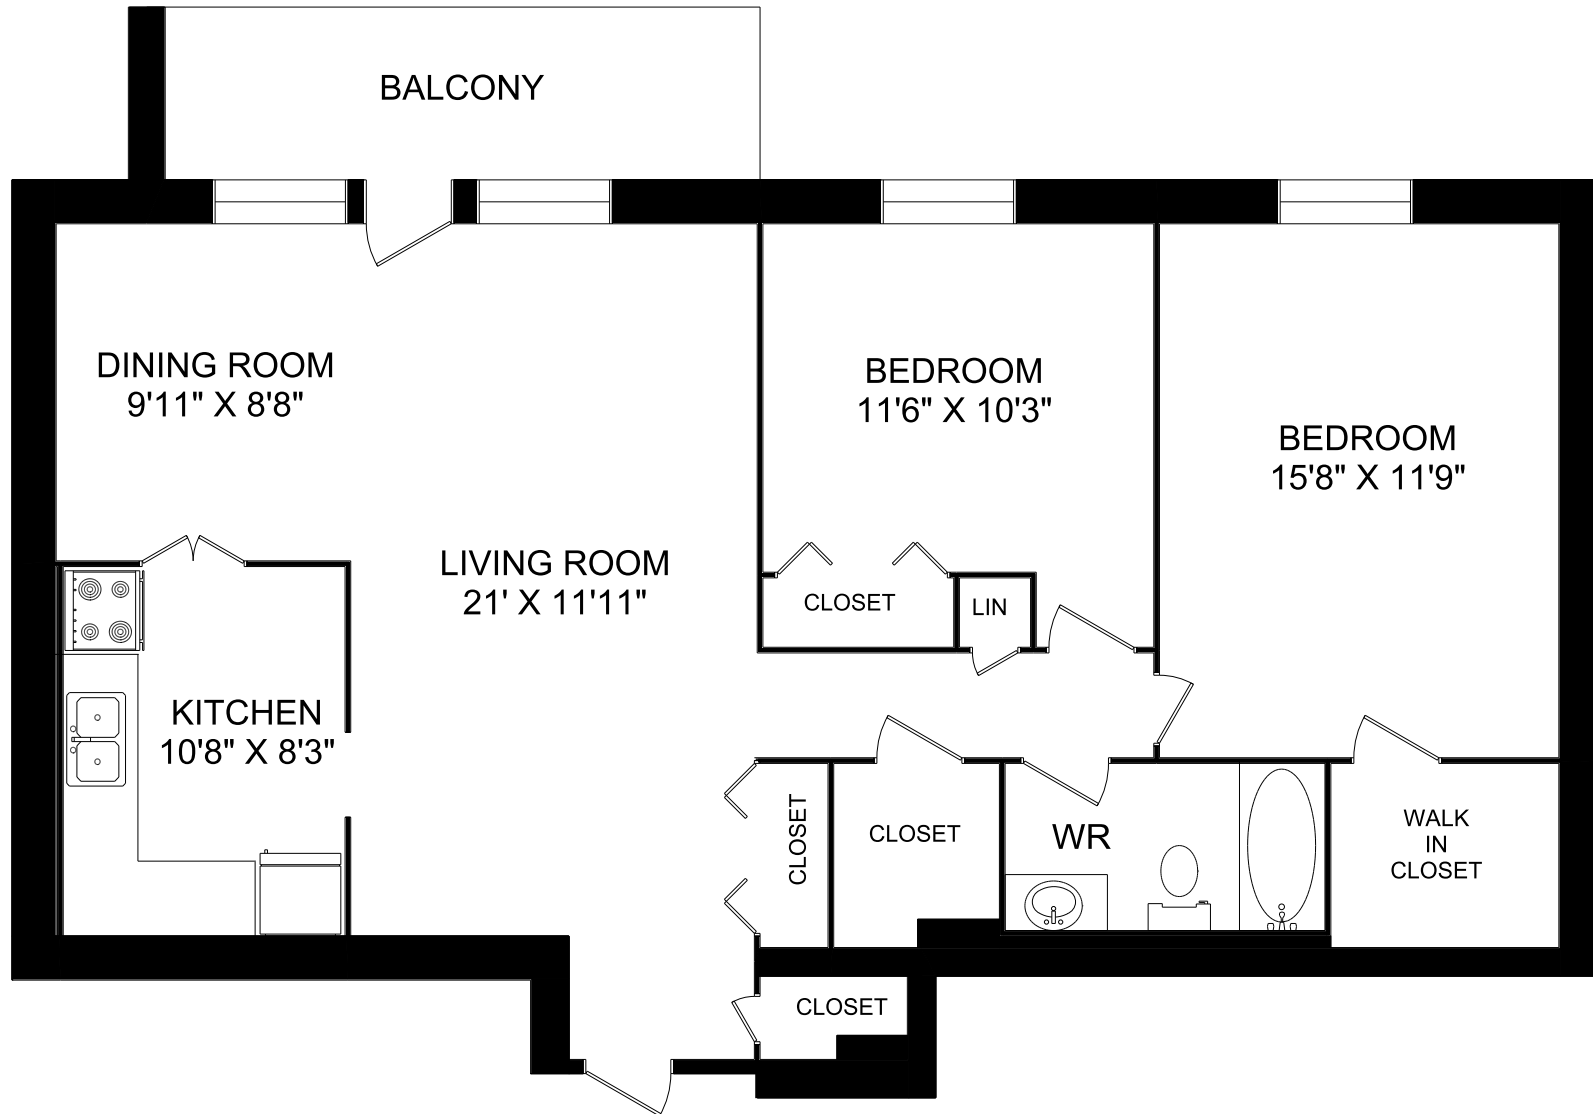

339 THE WEST MALL

**2 BEDROOM
1,125 SQUARE FEET**