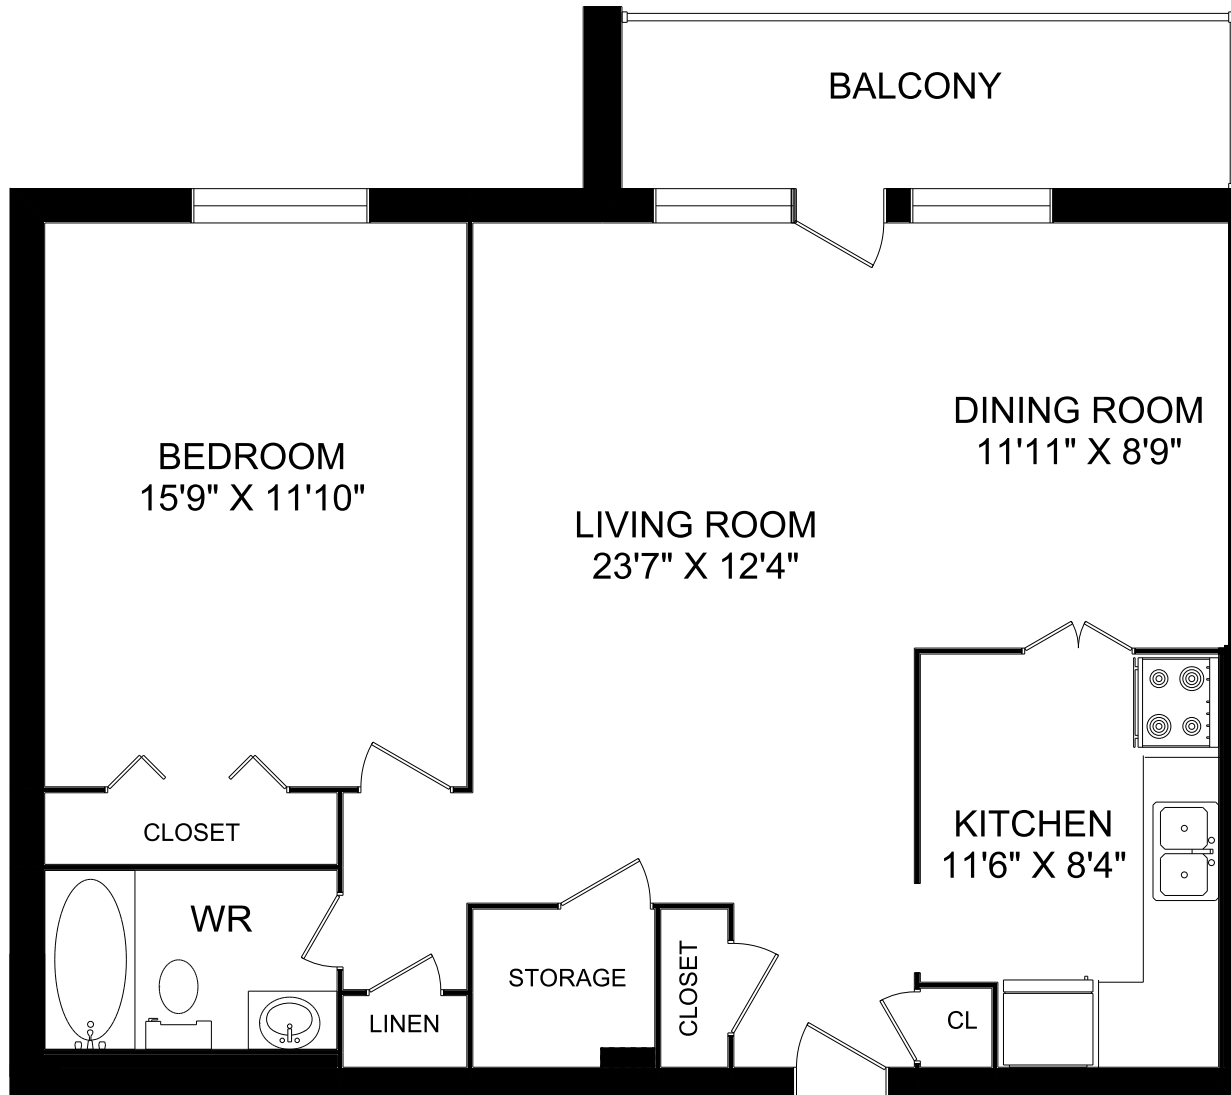

339 THE WEST MALL

1 BEDROOM
870 SQUARE FEET