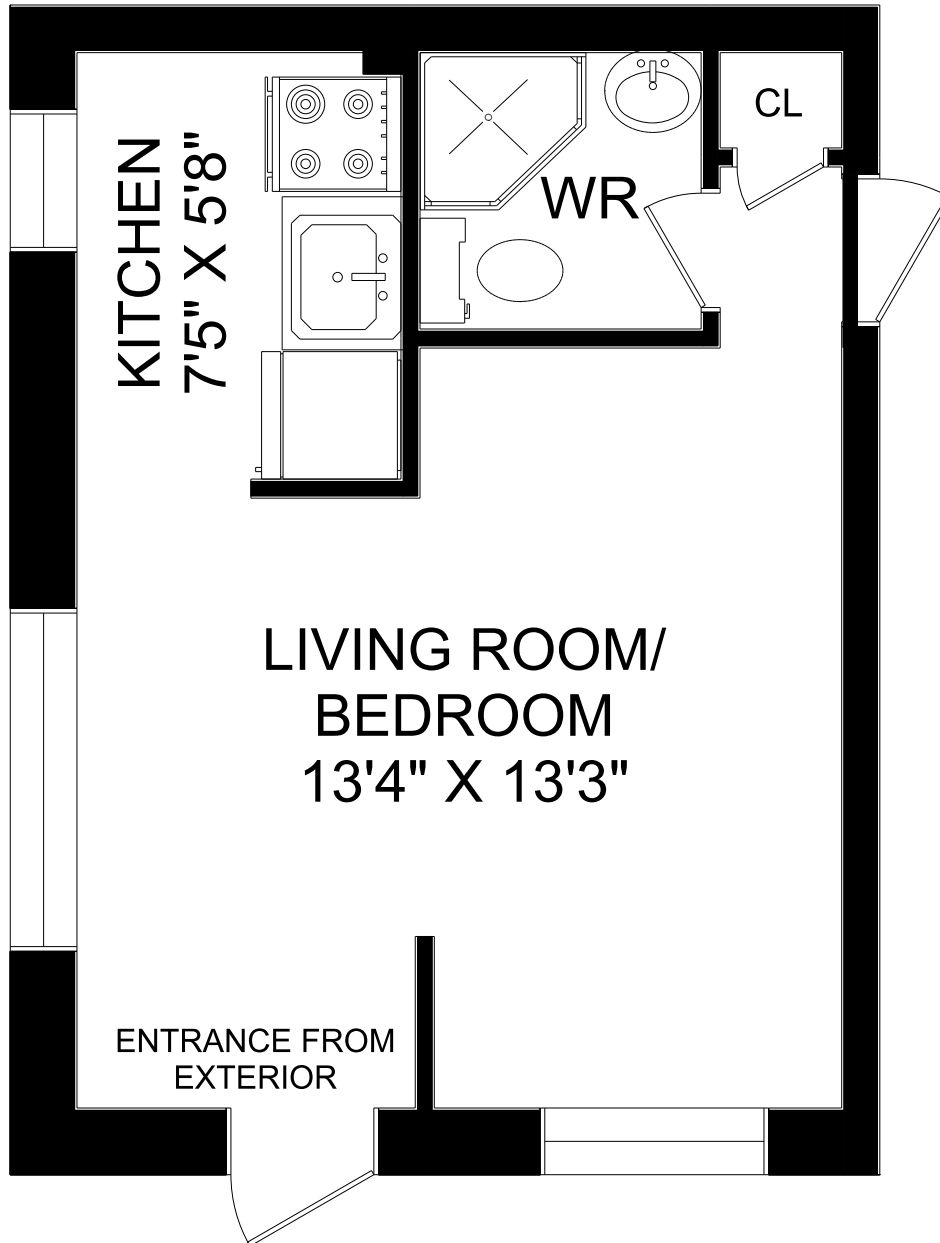

313 THE KINGSWAY

BACHELOR
298 SQUARE FEET