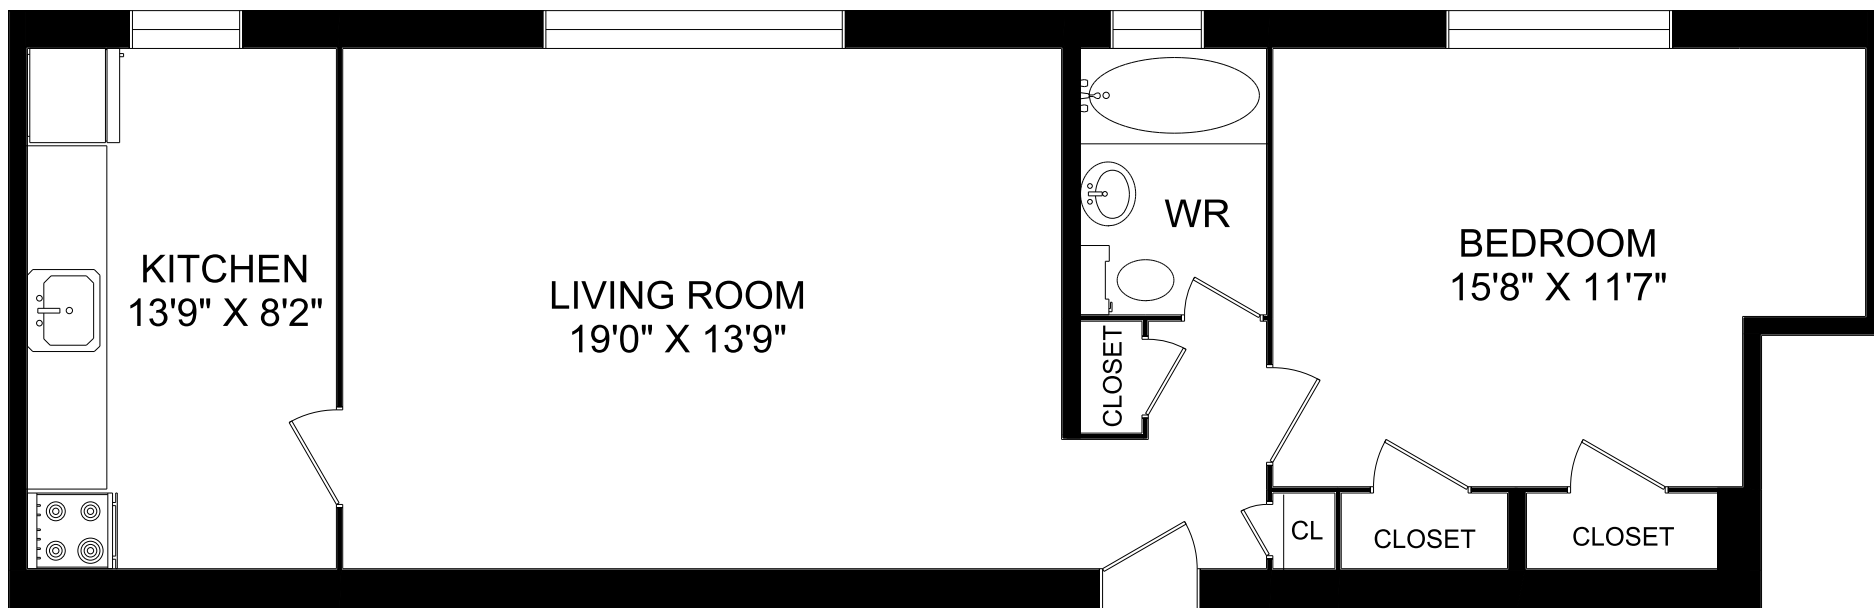

# 313 THE KINGSWAY

1 BEDROOM  
760 SQUARE FEET