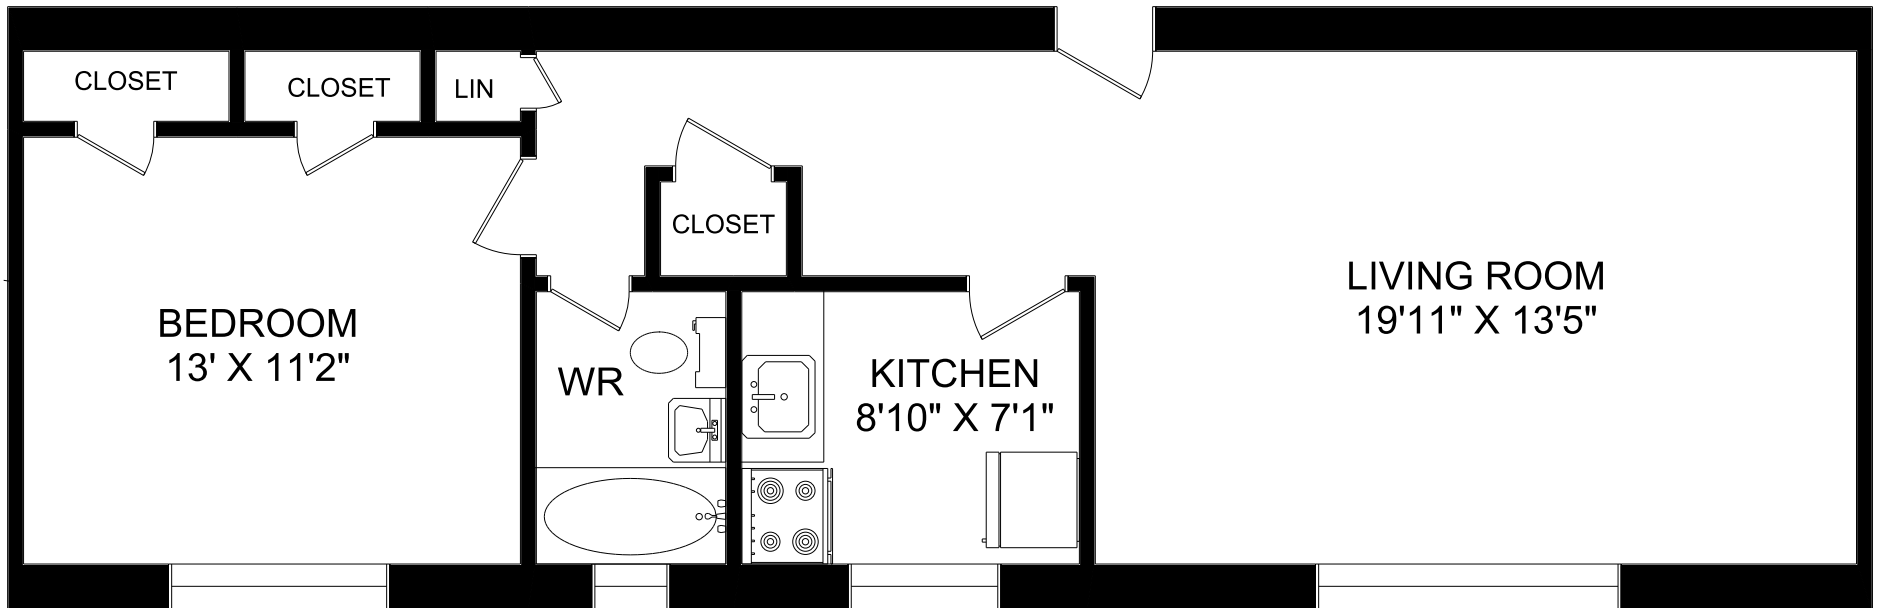

316 THE KINGSWAY

1 BEDROOM
768 SQUARE FEET