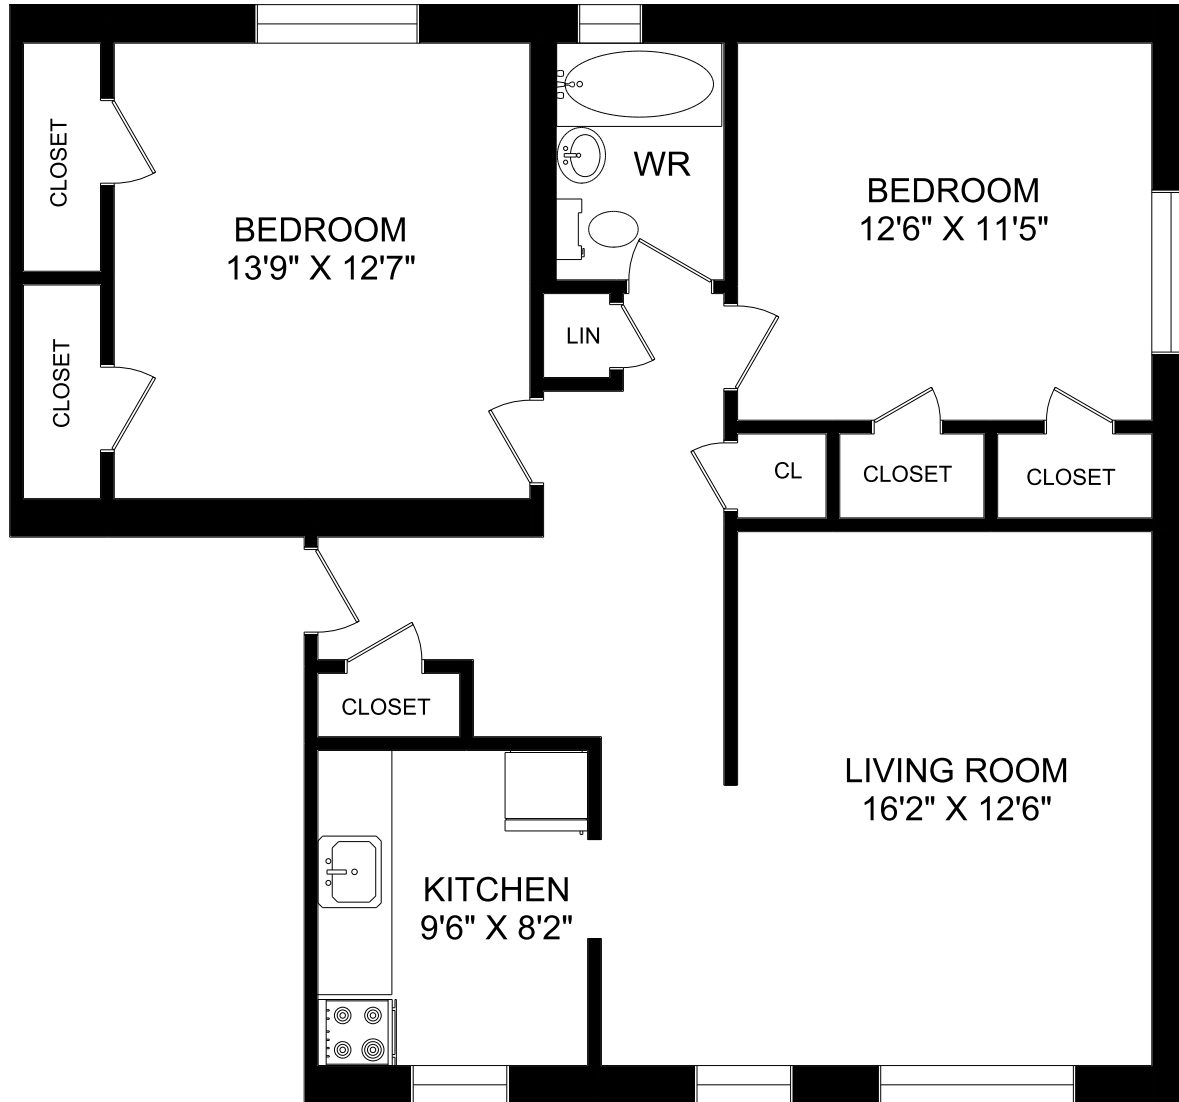

316 THE KINGSWAY

2 BEDROOM
1,033 SQUARE FEET