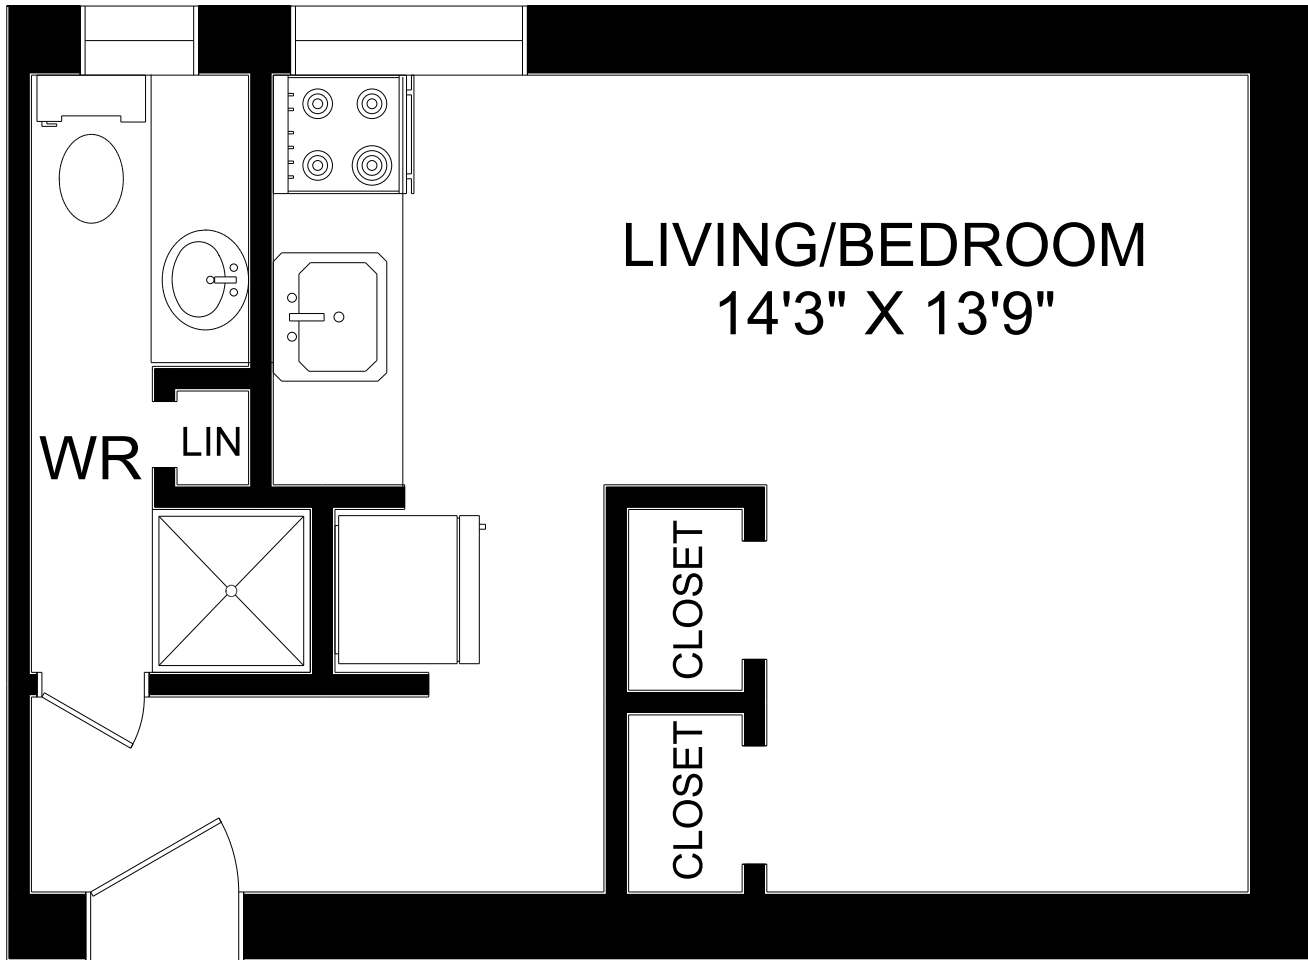

# 316 THE KINGSWAY

BACHELOR  
343 SQUARE FEET