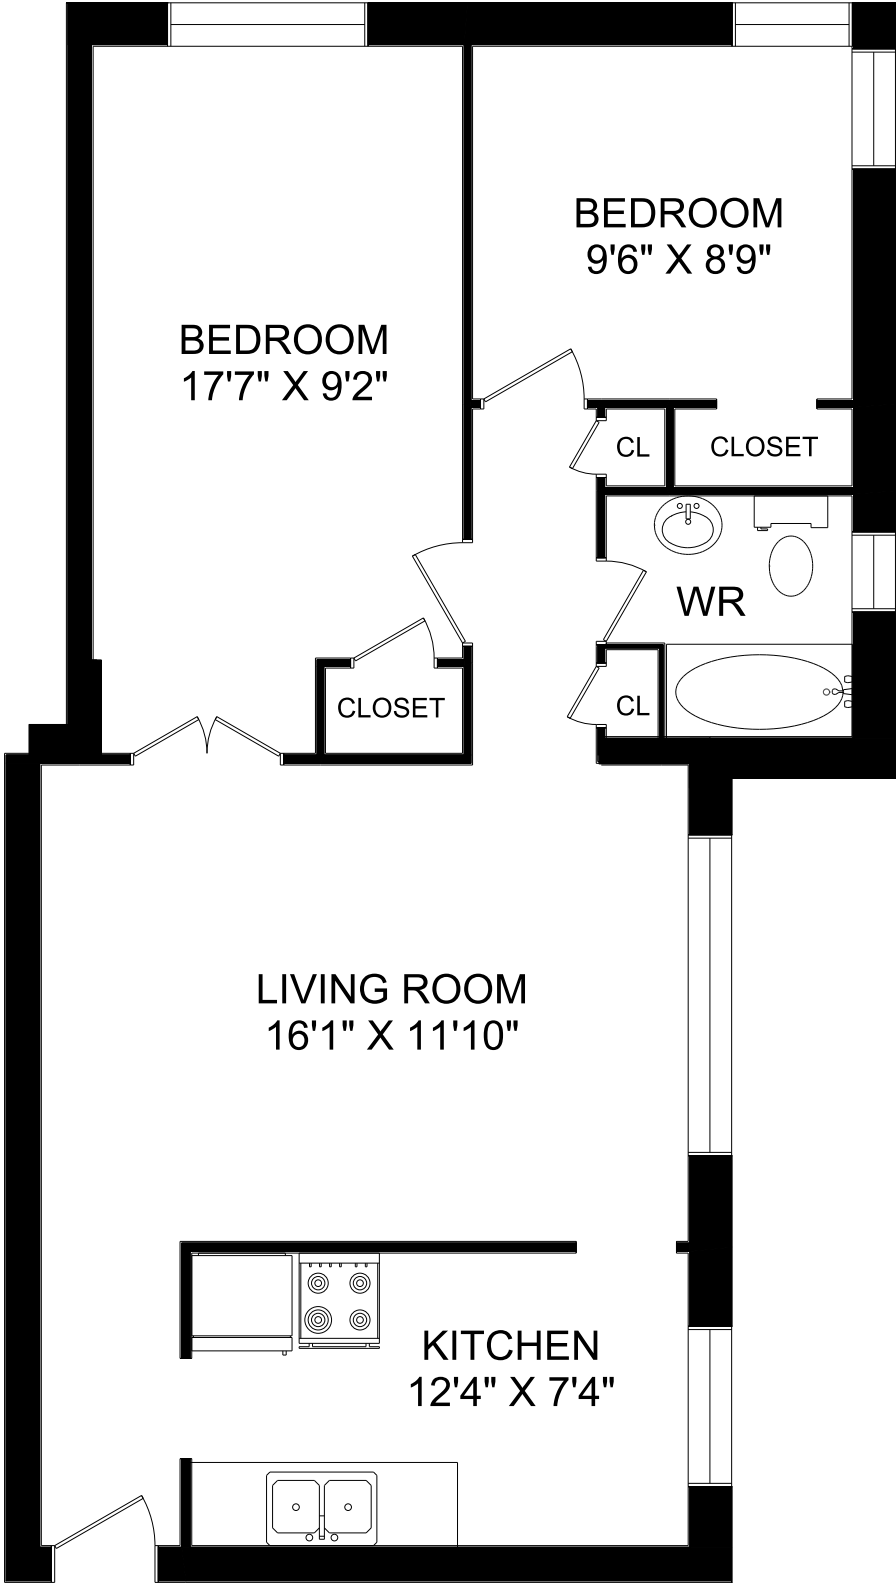

300 THE KINGSWAY

2 BEDROOM
748 SQUARE FEET