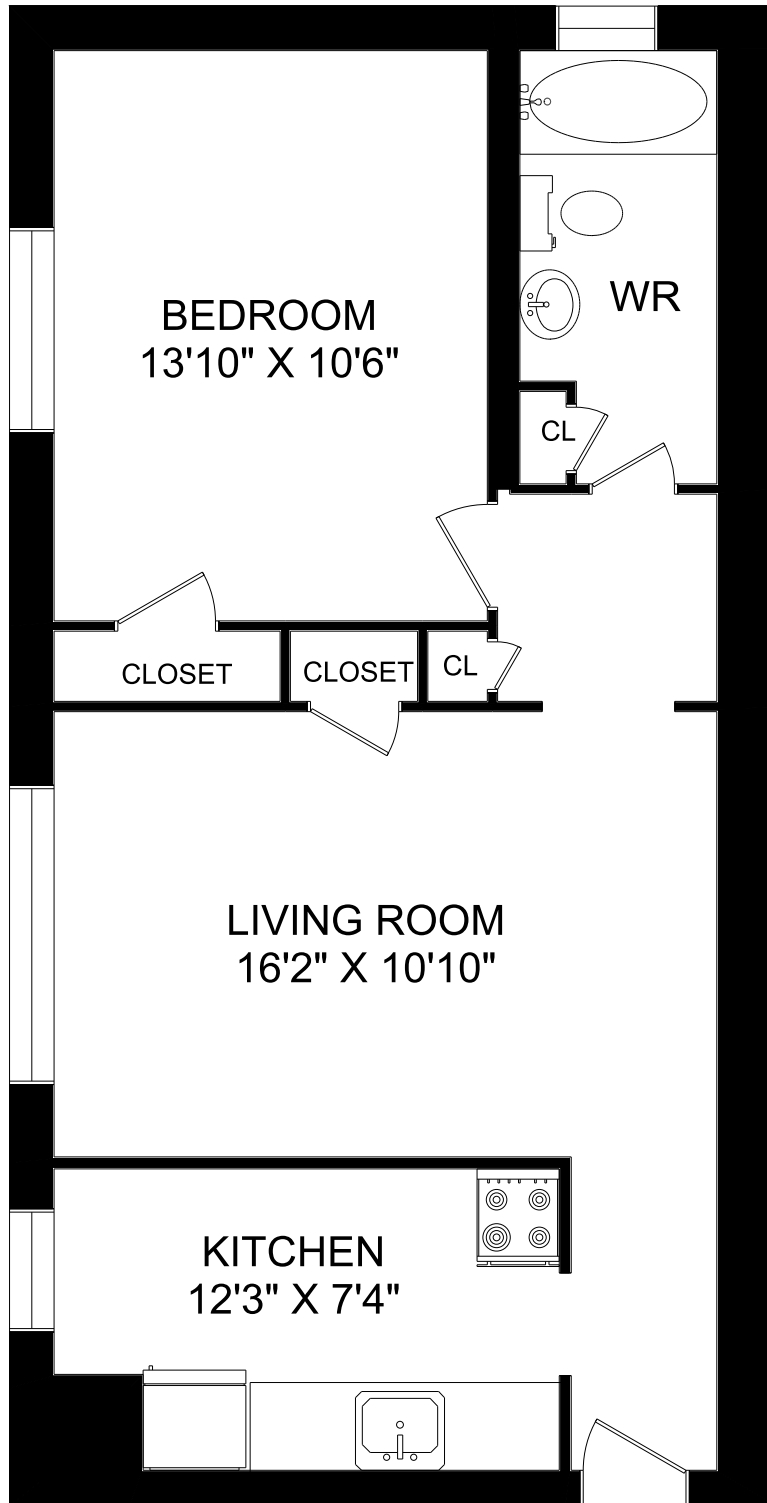

300 THE KINGSWAY

1 BEDROOM
650 SQUARE FEET