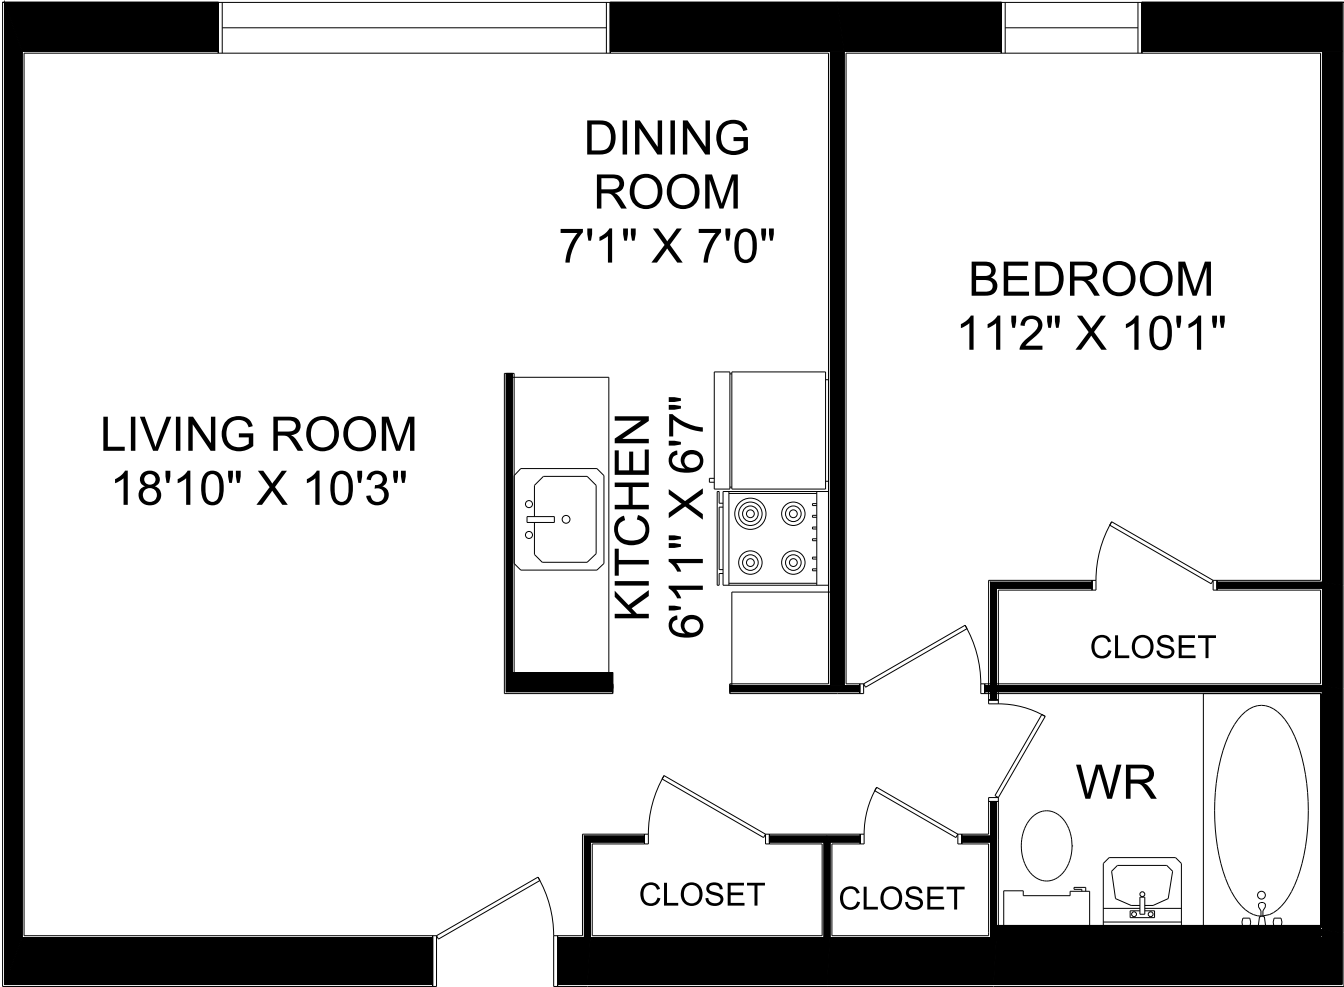

2517 LAKE SHORE BOULEVARD WEST

1 BEDROOM
591 SQUARE FEET