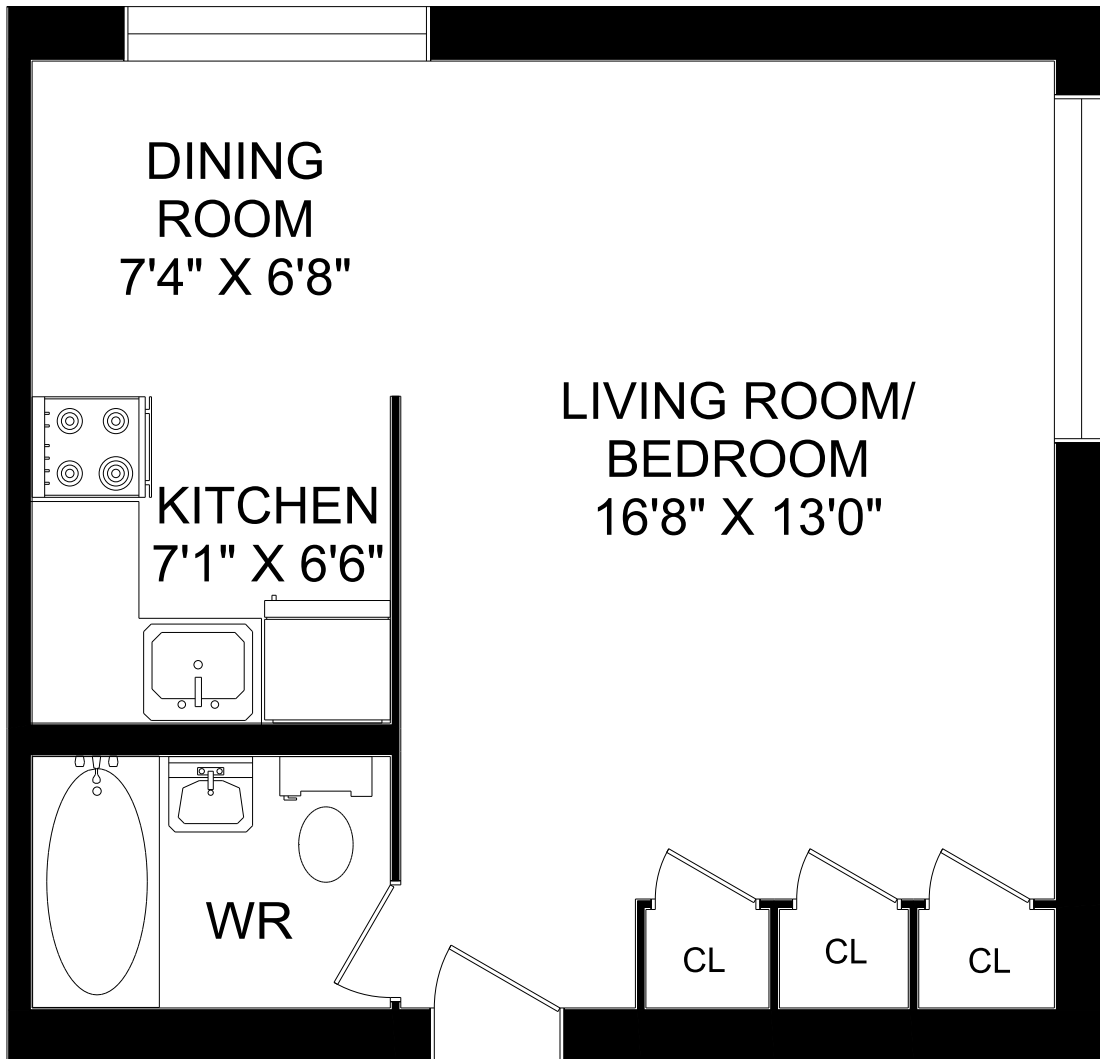

2517 LAKE SHORE BOULEVARD WEST

BACHELOR
455 SQUARE FEET