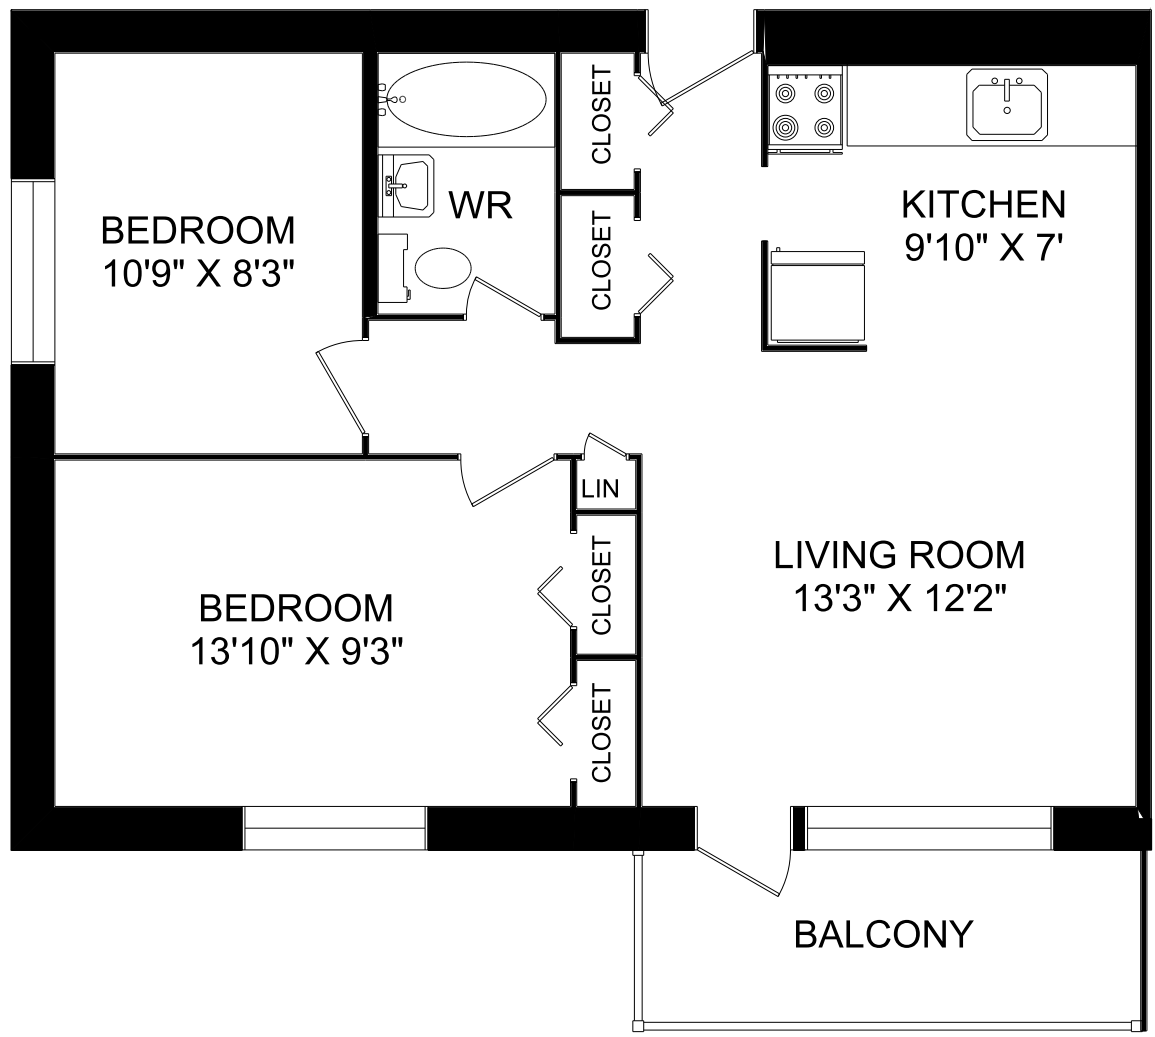

55 42ND STREET

2 BEDROOM
684 SQUARE FEET