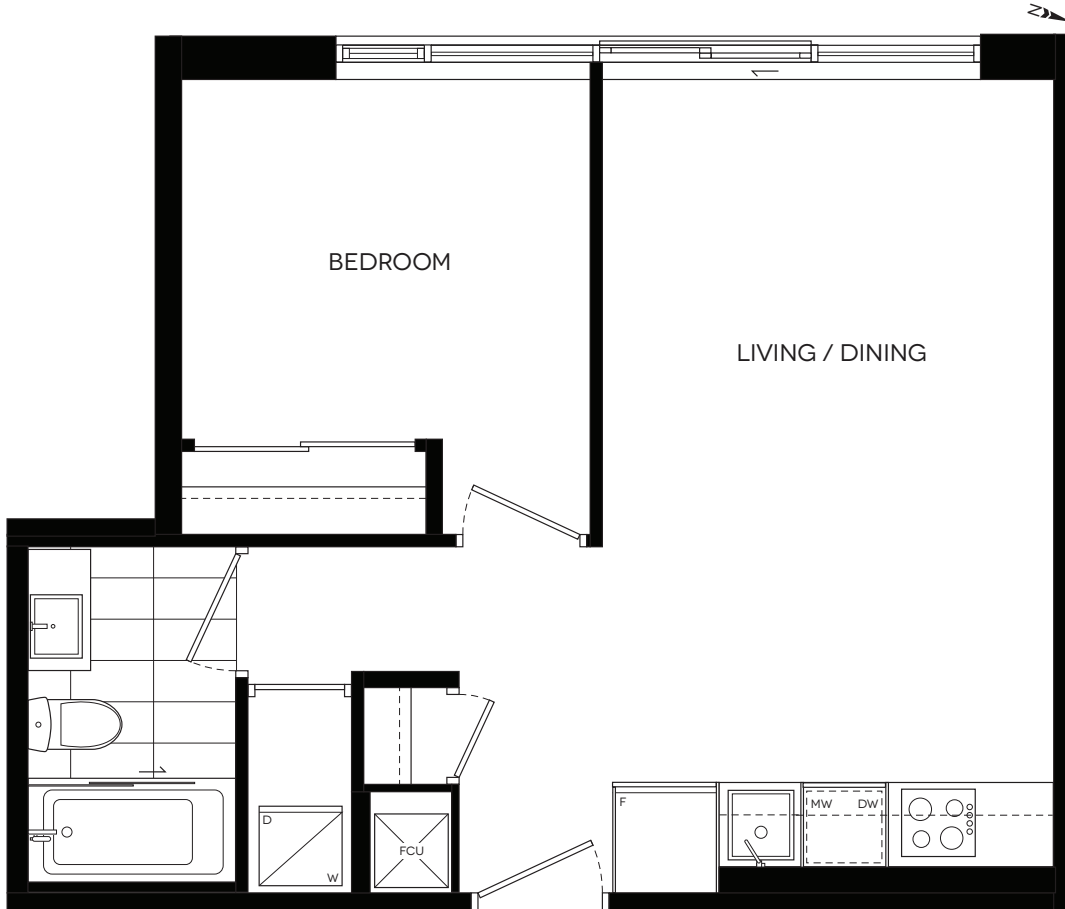

ONE BEDROOM

499 SQ.FT.

302

NORTHDRIVE

All sizes and specifications are subject to change without notice. E.&O.E.

LEVEL 3

Bloor St. West

Parkview Gardens