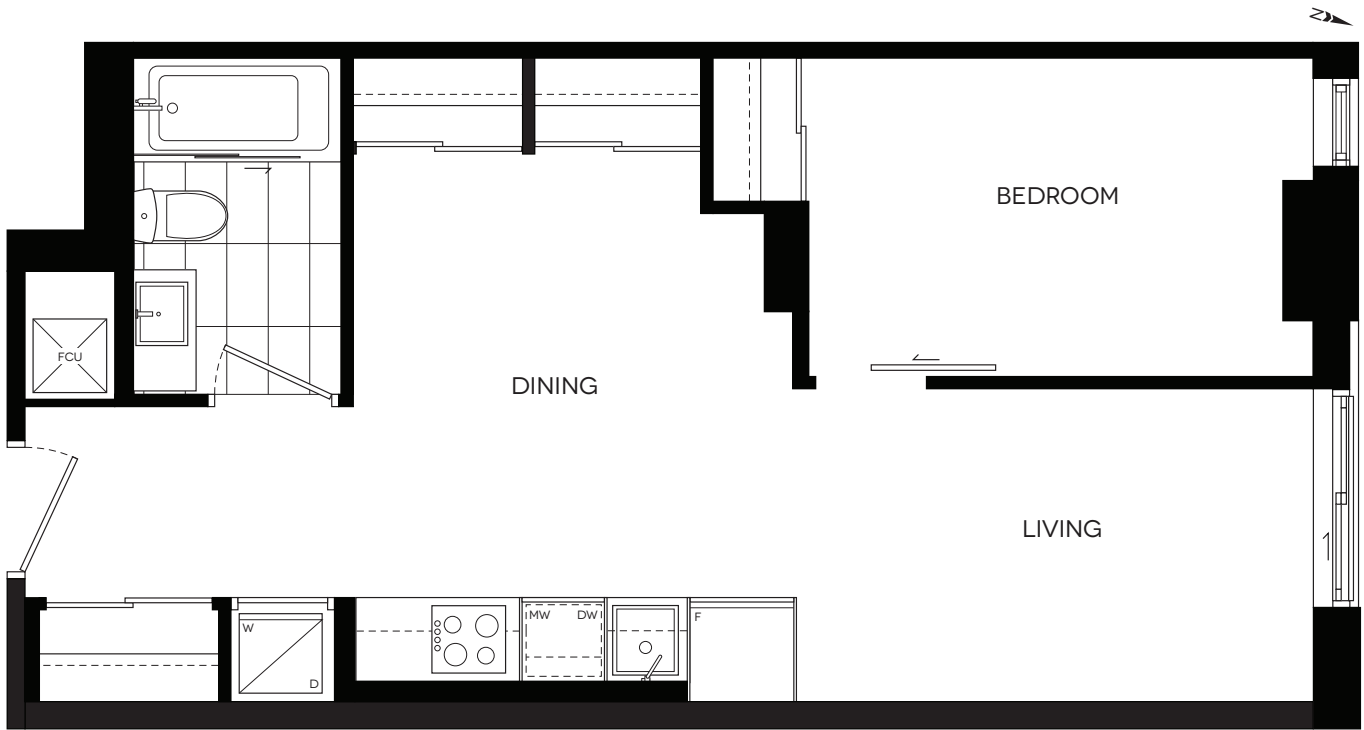

# ONE BEDROOM

519 SQ.FT.

306

NORTHDRIVE

All sizes and specifications are subject to change without notice. E.&O.E.

LEVEL 3

Parkview Gardens

Bloor St. West