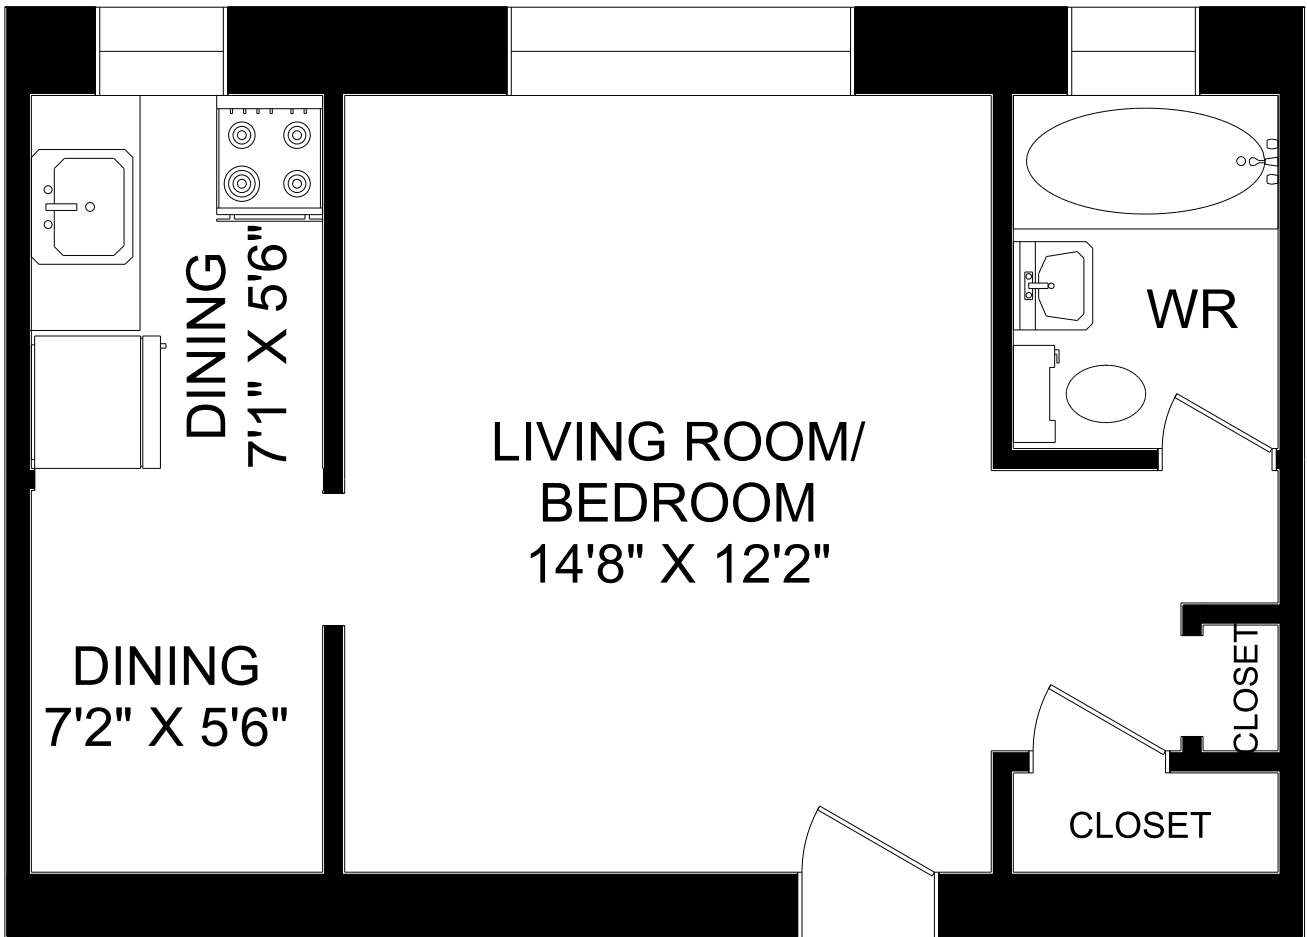

2422 QUEEN STREET EAST

BACHELOR
438 SQUARE FEET