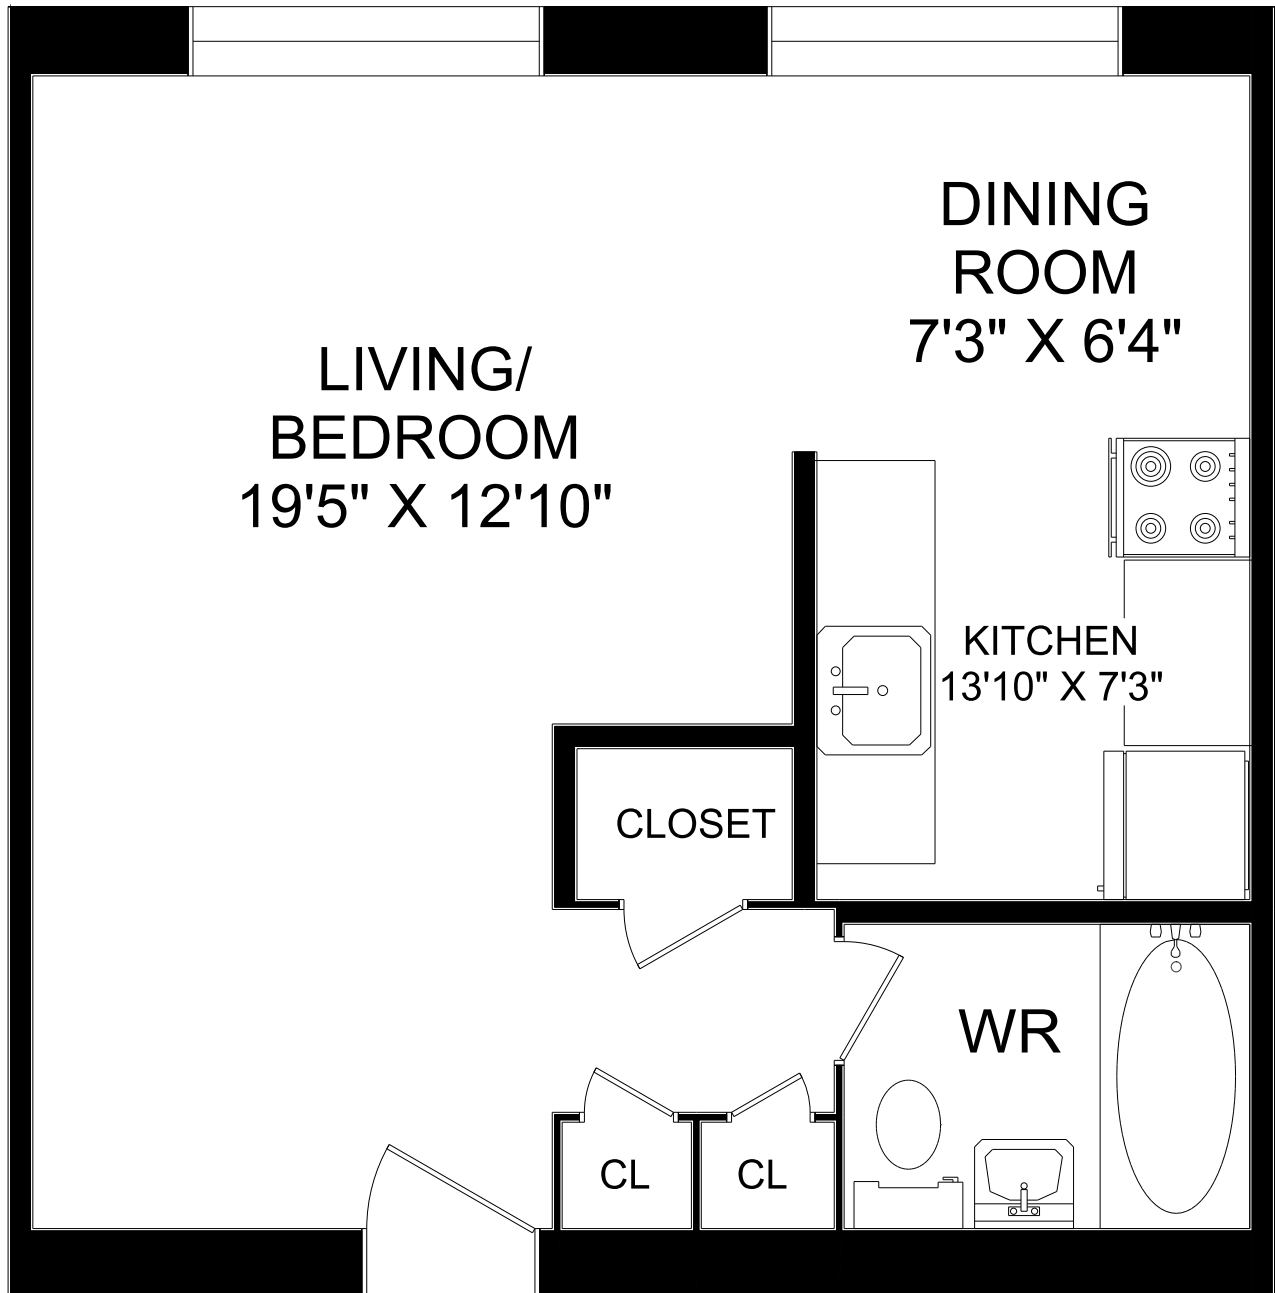

158 BERRY ROAD

BACHELOR
455 SQUARE FEET