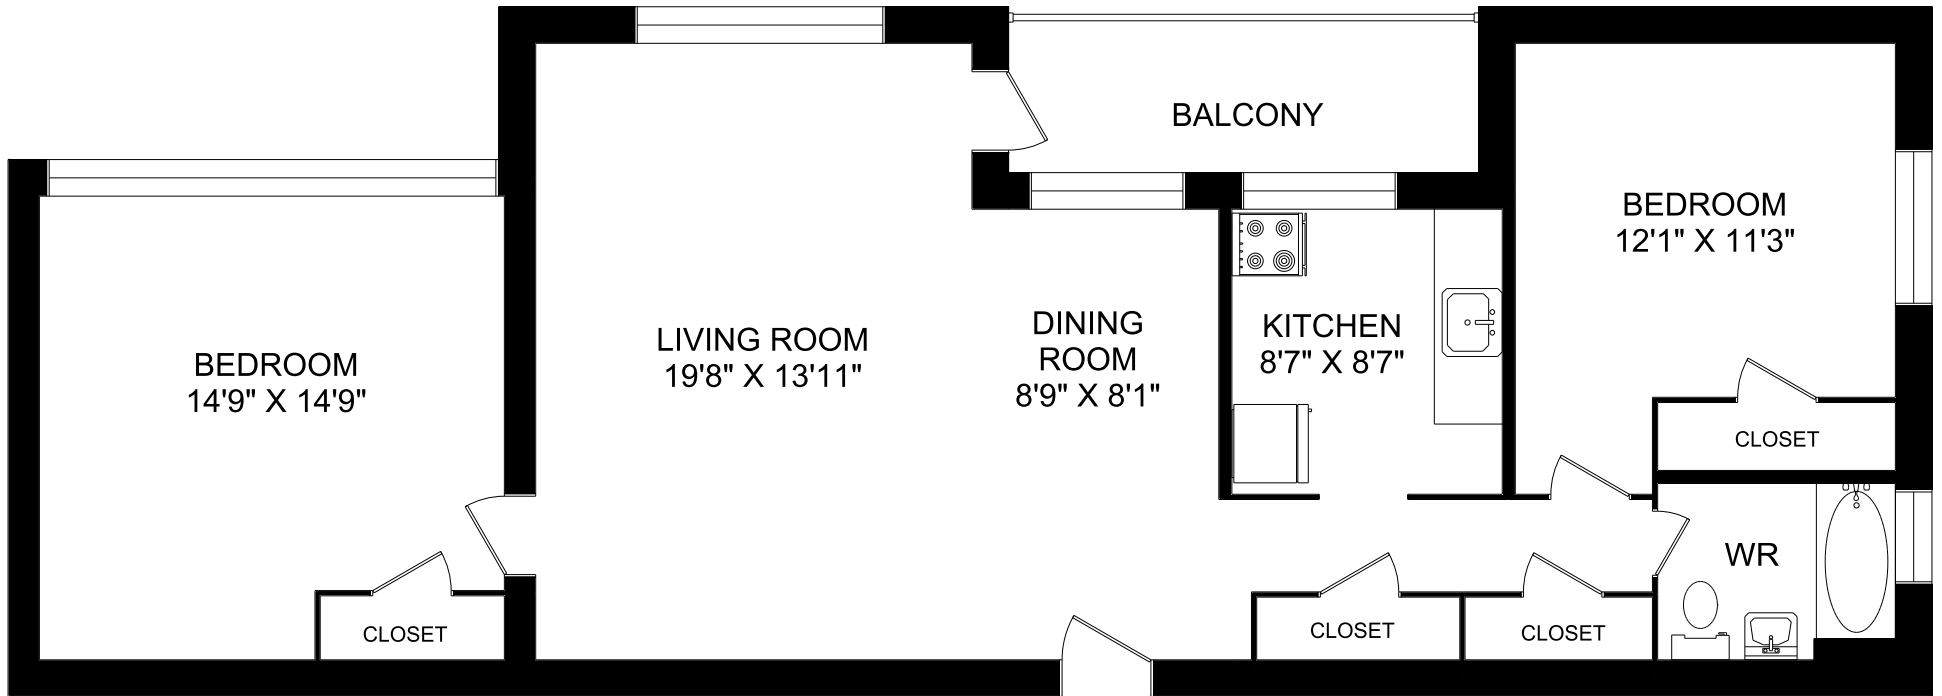

158 BERRY ROAD

2 BEDROOM
1,195 SQUARE FEET