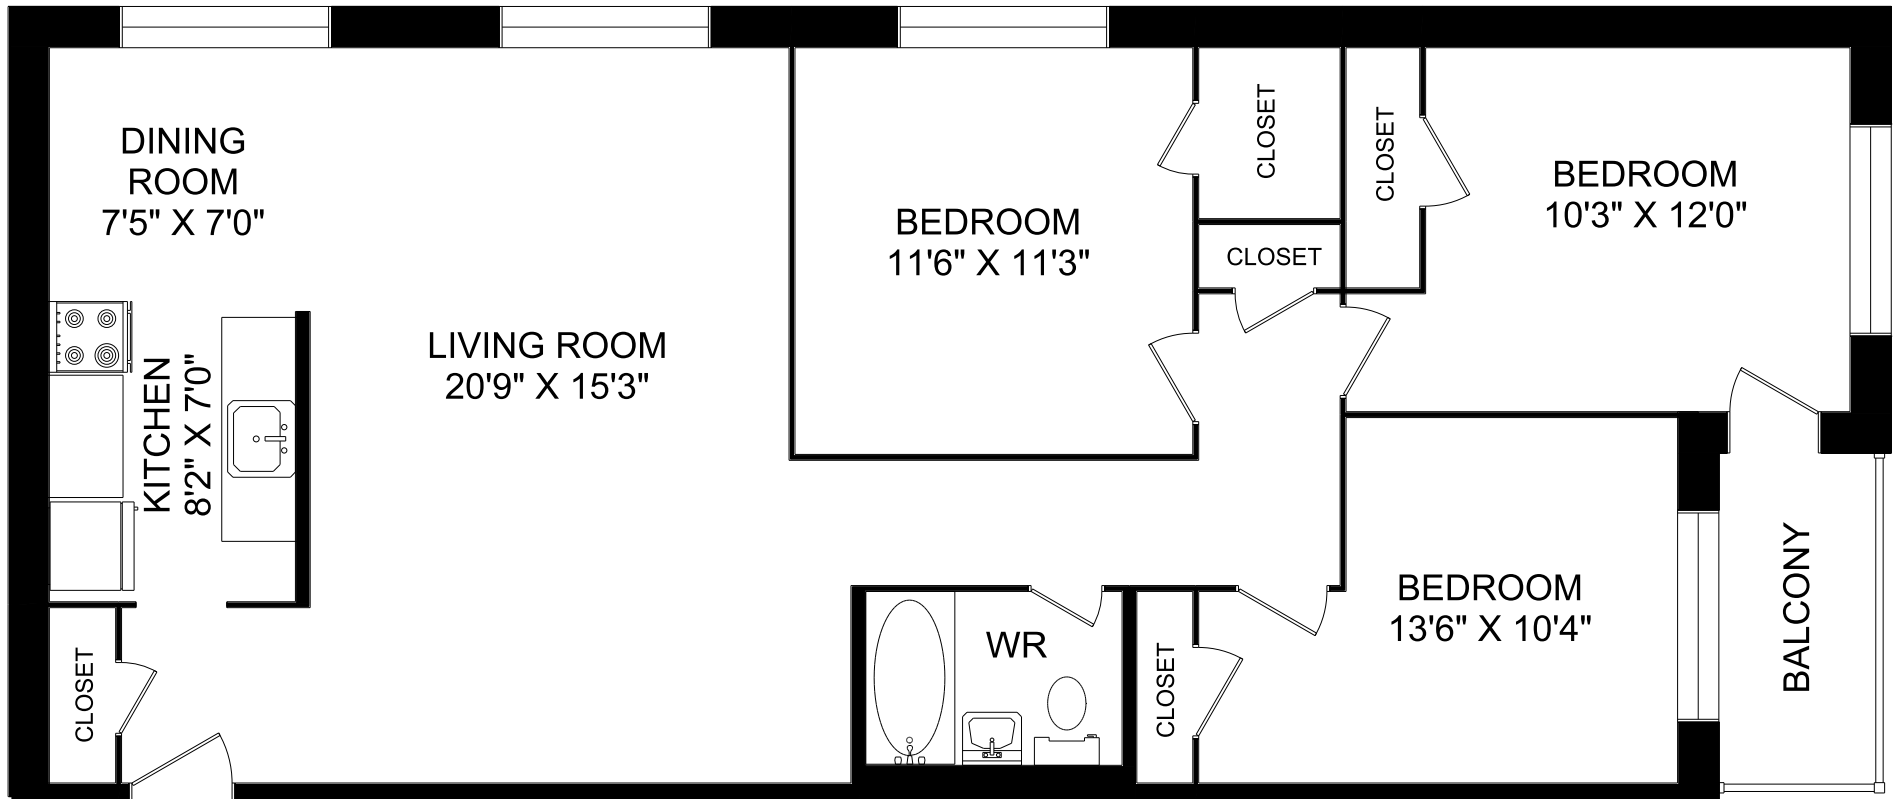

158 BERRY ROAD

3 BEDROOM
1,135 SQUARE FEET