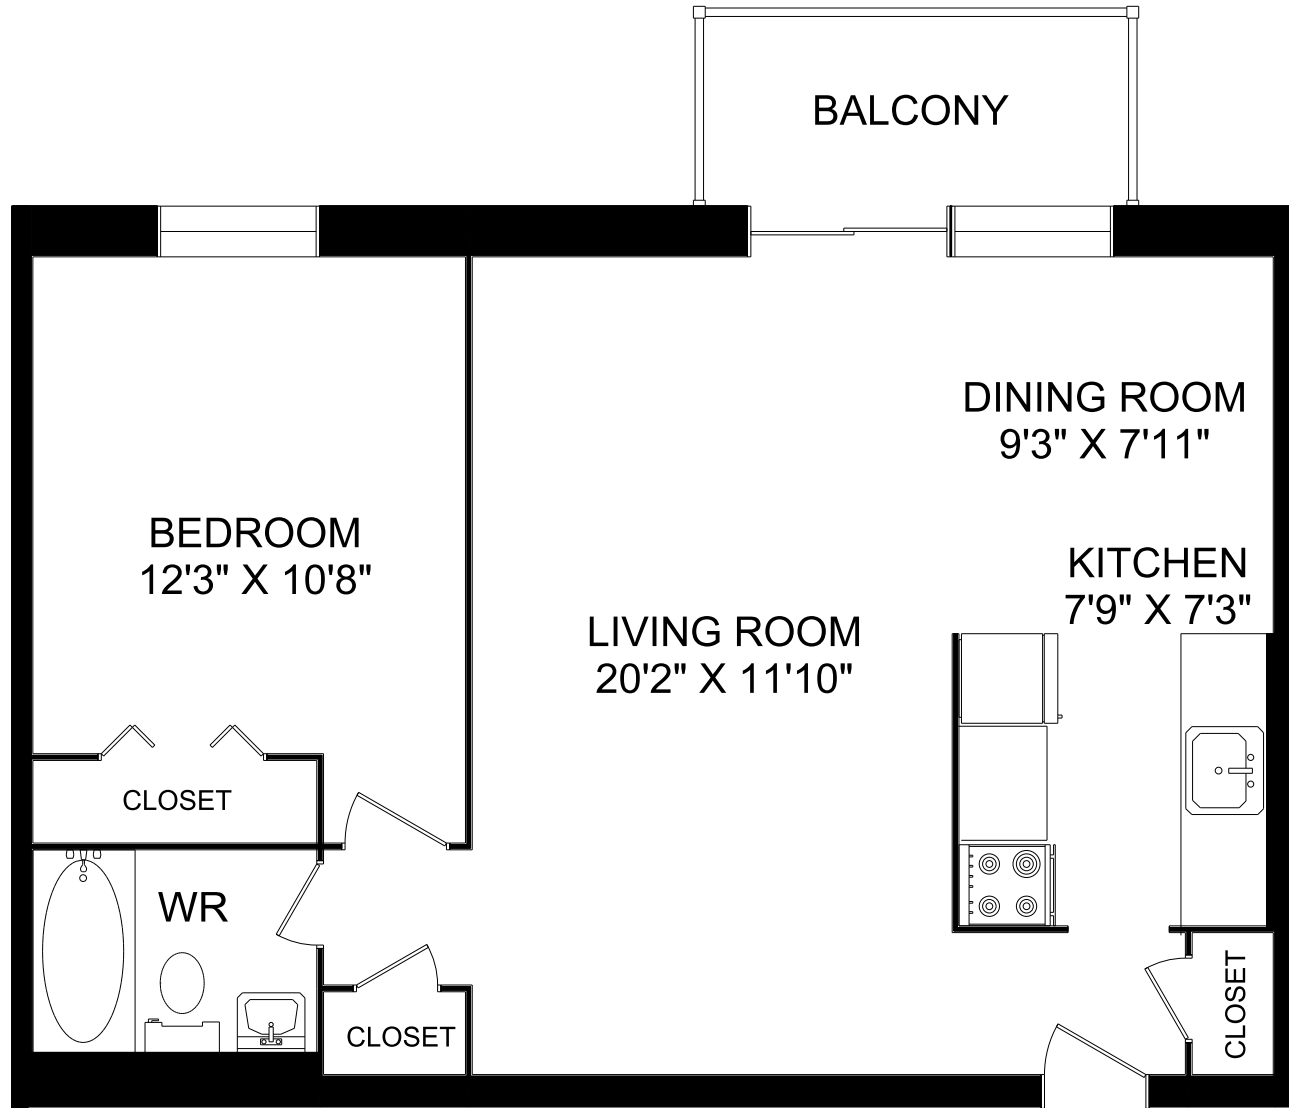

3 SUPERIOR AVENUE

1 BEDROOM
693 SQUARE FEET